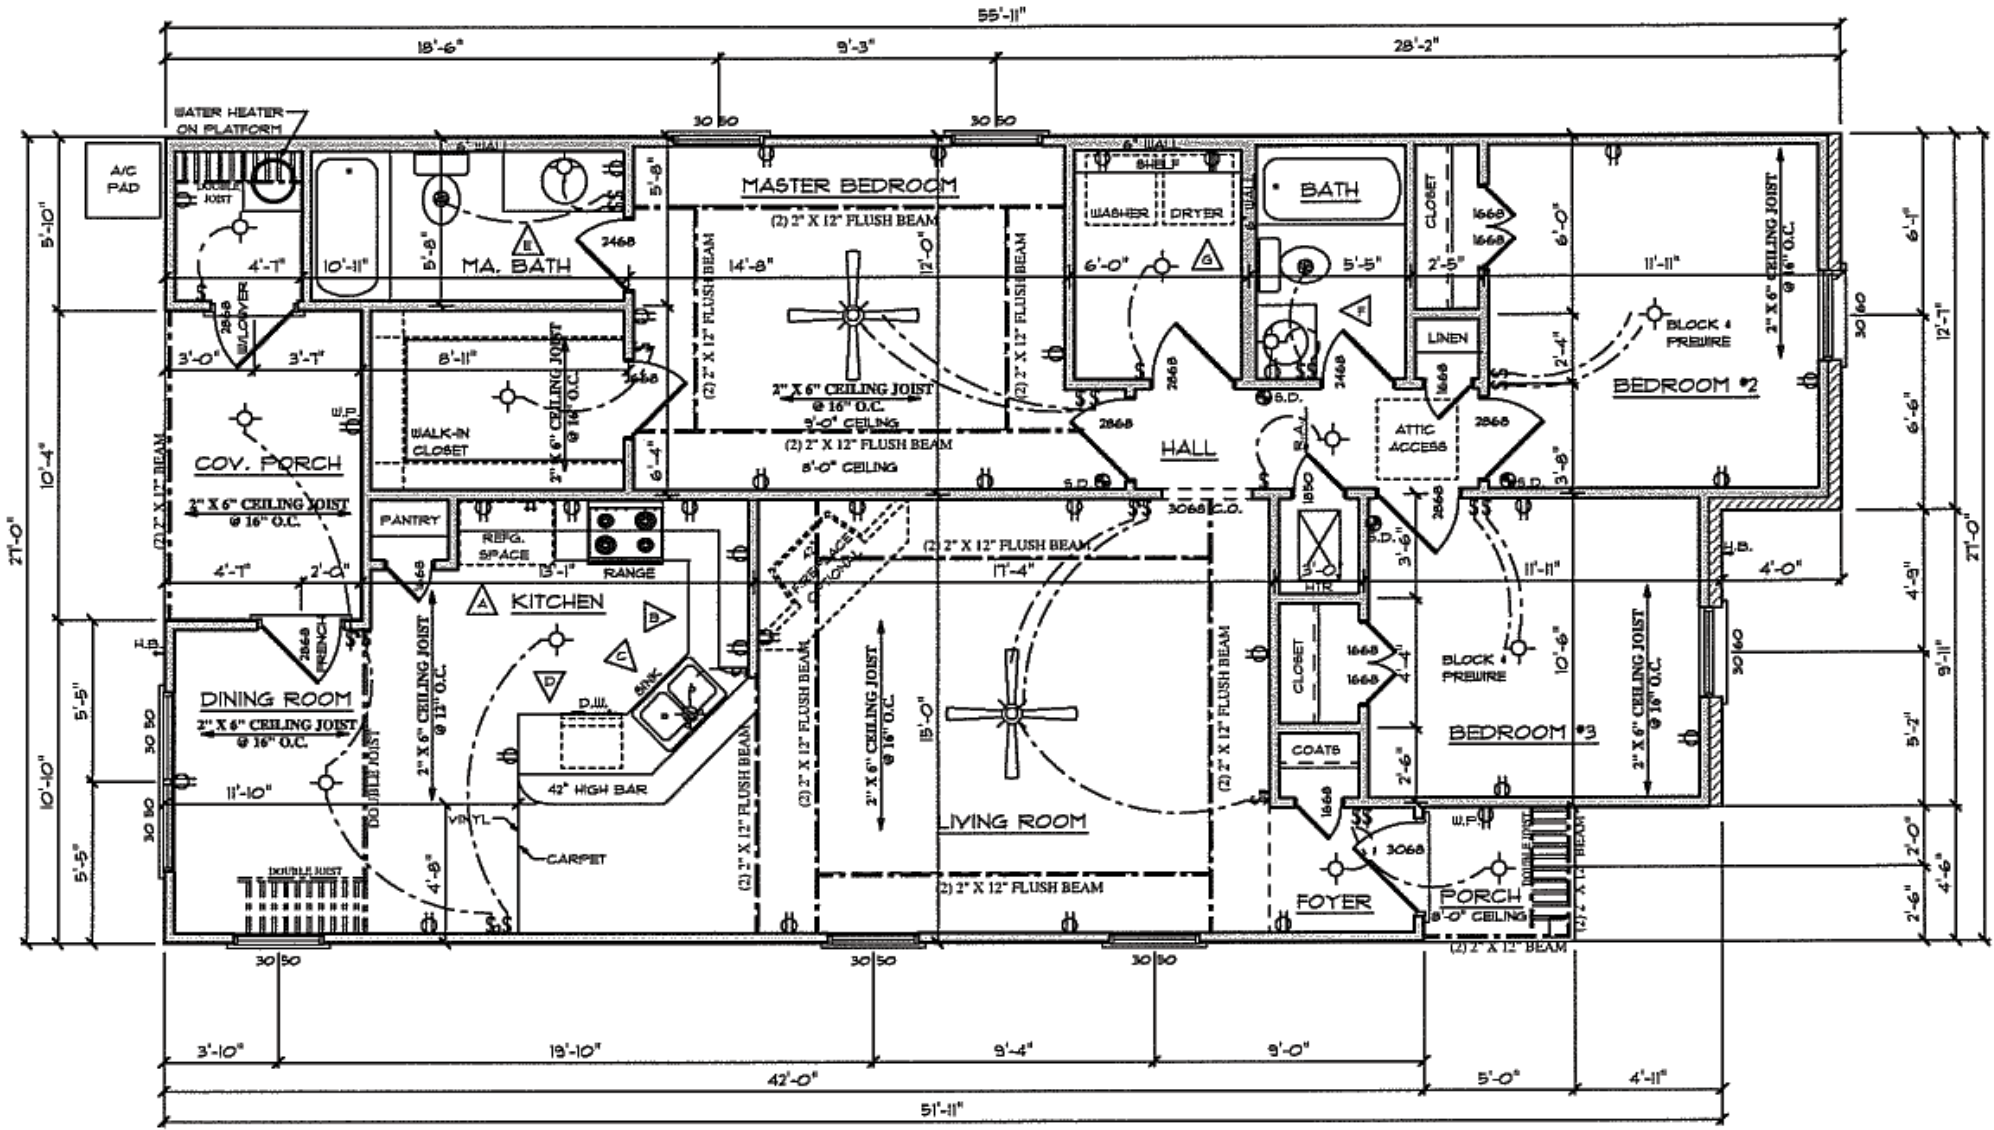

Best per square foot price in
the South Alabama area!

BREYDON SQUARE

New Homes less than ½ mile from USA campus

- ~ Quality Built by MONARCH HOMES
- ~ Homes From the \$130's
- ~ Choose Your Exterior Plan and Colors
- ~ 3 bedrooms, 2 full baths
- ~ 1303 square feet
- ~ Best per square foot pricing in USA area
- ~ *Take advantage of the New Home Owner \$8,000 Tax Credit!*
- ~ *www.breydonsquare.com*

Take Advantage of the \$8,000 Tax Credit
for First Time Home Buyers

Elevation 1

BREYDON SQUARE

Elevation 2

BREYDON SQUARE

Elevation 3

BREYDON SQUARE

Elevation 4

BREYDON SQUARE

Floorplan

BREYDON SQUARE